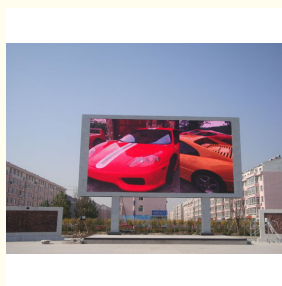

P8 Outdoor Full Color LED Display Density 15625dots/M2 High Refresh Rate Recommended Viewing Distance 8m-180m

Our Product Introduction

Basic Information

- Place of Origin: CHINA
- Brand Name: VEGOO
- Certification: CE,FCC,ROHS
- Model Number: VG-OTD8
- Minimum Order Quantity: 1SQM
- Price: 200USD
- Packaging Details: 80x 80 x 80 cm
- Delivery Time: 15-35days
- Payment Terms: Western Union, T/T, MoneyGram
- Supply Ability: 3000SQM per month

Product Specification

- Highlight: outdoor advertising led display screen, outdoor digital signage displays

More Images

for more products please visit us on hdled-display.com

Product Description

Key Specifications/Special Features: Product P8 outdoor full color LED video wall Module size :256*128mm Pixel density :15625dots/m² LED lamp :SMD3535 Module resolution: 32*16 Module Viewing distance :8-180m Max power consumption :950W/m² Standard cabinet size:768*768mm Drive mode:1/4scan Brightness:≥6000cd/m² HUB mode:HUB75 Drive IC:FM5020/SM16107 Frame frequency : ≥60Hz/s Refresh rate :≥360Hz/s MTTF: >5000 hours Life time:>100,000 hours Defect rate :<0.0001 Video signal input :RF, S-video, RGB, RGBHV, YUV, YC, composition Temperature range :-20 to 65°C Working:-20 to 50°C Gray scale/color : 4096 grades for R ,G and B

Outdoor Full Color LED Display discription:

1. Rental display; 2. Advertising LED display; 3. LED TV; 4. Full color anomalous display etc. Products are widely used in various public places: Such as commercial plaza, government agency, stadiums, transport facilities, financial institutions, theater, performance hall, etc. Our products are exported to the United States, Europe, southeast Asia and other countries, Hong Kong, Taiwan and other regions. With international standards of production process, strictly control product quality and won the customer consistent high praise.